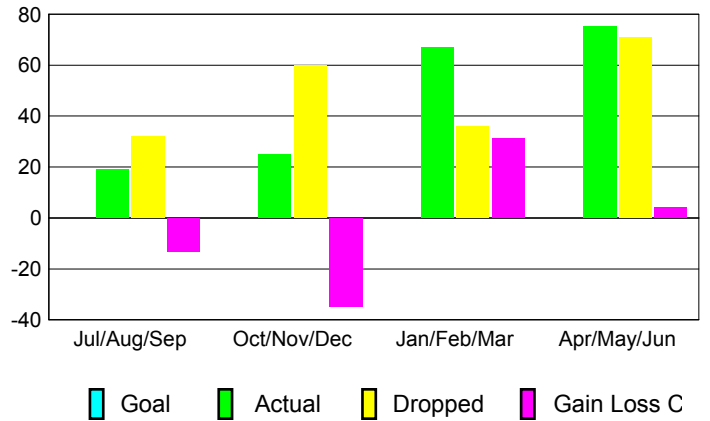

GMT: **Dominique Labussière**

Location: **FRANCE**

GMT CA: **4**

CLUBS

Month	New Club Goal	Actual New Clubs	Actual Dropped Clubs	Gain/Loss of Clubs
2012-2013				
Jul/Aug/Sep		0	0	0
Oct/Nov/Dec		0	0	0
Jan/Feb/Mar		1	0	1
Apr/May/June		1	0	1
Totals		2	0	2

Club Results 2012-2013
Goal, New, Dropped, Gain/Loss

YTD Status Quo Clubs 2012-2013

Status Quo Clubs Compared to Status Quo Members

Club Gain/Loss 2012-2013

MEMBERSHIP

Month	Net Memb Goal	Actual New Memb	Actual Dropped Memb	Gain/Loss of Memb
2012-2013				
Jul/Aug/Sep		19	32	-13
Oct/Nov/Dec		25	60	-35
Jan/Feb/Mar		67	36	31
Apr/May/June		75	71	4
Totals		186	199	-13

Membership Results 2012-2013
Goal, New, Dropped, Gain/Loss

Gender Comparison 2012-2013

Membership Gain/Loss 2012-2013