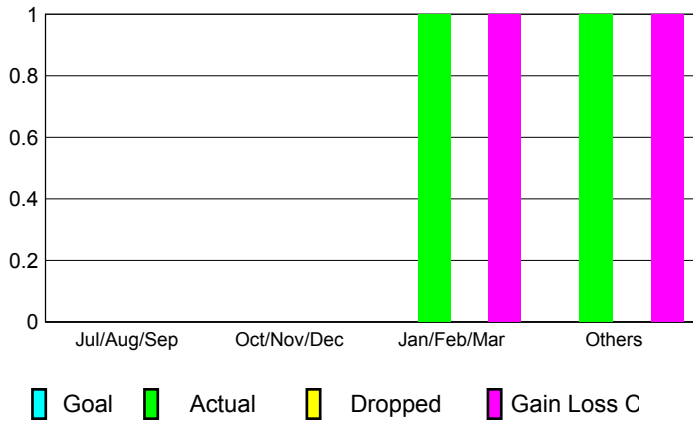

GMT: **Dominique Labussière**

Location: **FRANCE**

GMT CA: **4**

CLUBS

Month	New Club Goal	Actual New Clubs	Actual Dropped Clubs	Gain/Loss of Clubs
2012-2013				
Jul/Aug/Sep		0	0	0
Oct/Nov/Dec		0	0	0
Jan/Feb/Mar		1	0	1
Apr/May/June		1	0	1
Totals		2	0	2

Club Results 2012-2013
Goal, New, Dropped, Gain/Loss

YTD Status Quo Clubs 2012-2013

Status Quo Clubs Compared to Status Quo Members

Club Gain/Loss 2012-2013

MEMBERSHIP

Month	Net Memb Goal	Actual New Memb	Actual Dropped Memb	Gain/Loss of Memb
2012-2013				
Jul/Aug/Sep		19	32	-13
Oct/Nov/Dec		25	60	-35
Jan/Feb/Mar		67	36	31
Apr/May/June		75	71	4
Totals		186	199	-13