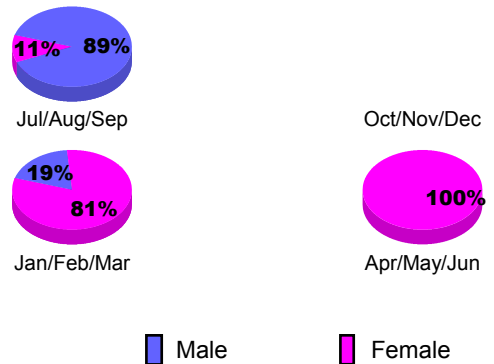

GMT: **Dominique Labussière**

Location: **FRANCE**

GMT CA: **4**

CLUBS

Month	New Club Goal	Actual New Clubs	Actual Dropped Clubs	Gain/Loss of Clubs
2012-2013				
Jul/Aug/Sep		0	0	0
Oct/Nov/Dec		0	0	0
Jan/Feb/Mar		1	0	1
Apr/May/June		1	0	1
Totals		2	0	2

Club Results 2012-2013
Goal, New, Dropped, Gain/Loss

YTD Status Quo Clubs 2012-2013

Status Quo Clubs Compared to Status Quo Members

Club Gain/Loss 2012-2013

MEMBERSHIP

Month	Net Memb Goal	Actual New Memb	Actual Dropped Memb	Gain/Loss of Memb
2012-2013				
Jul/Aug/Sep		19	32	-13
Oct/Nov/Dec		25	60	-35
Jan/Feb/Mar		67	36	31
Apr/May/June		75	71	4
Totals		186	199	-13

Membership Results 2012-2013
Goal, New, Dropped, Gain/Loss

Gender Comparison 2012-2013

Membership Gain/Loss 2012-2013